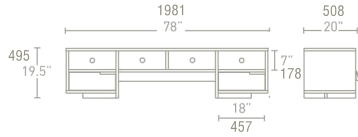

MODU-LICIOUS HIFI

Designed to hold any large LCD or plasma TV and up to a 36" tube TV, the Mod HIFI has drawers that are conveniently sized for CD's and DVD's, and cord management holes in every cubby. Shown with additional drawers which are sold separately. Available in maple, graphite on oak, and walnut. Powder-coated drawer fronts in white, grey blue, FLW red, ivory, slate, off-white, and robin's egg blue aring drawer slides.

MODU-LICIOUS HIFI

MD1-MDHIFI-MA MAPLE
 MD1-MDHIFI-GO GRAPHITE ON OAK
 MD1-MDHIFI-WL WALNUT

MODU-LICIOUS HIFI 2 DRAWER KIT

MD1-HIFIA0-XX
 INSIDE DIMENSIONS: 16.25" X 16" X 6.5"

GRAPHITE
ON OAK

MAPLE

WALNUT

WHITE